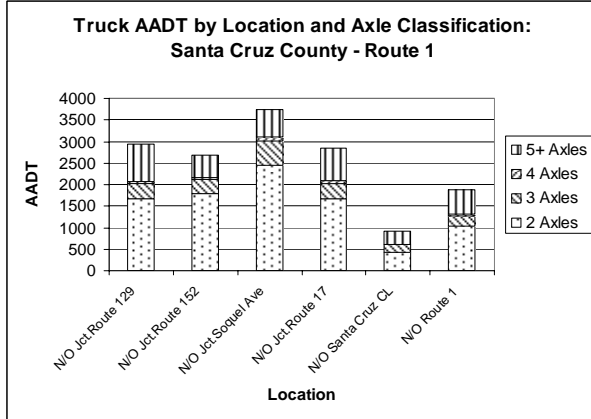

## Average Daily Truck Miles on Highways in Santa Cruz County

Source: Caltrans  
www.dot.gov/hq/traffops

**Truck Usage on State  
Highways within Santa  
Cruz County: 2005**