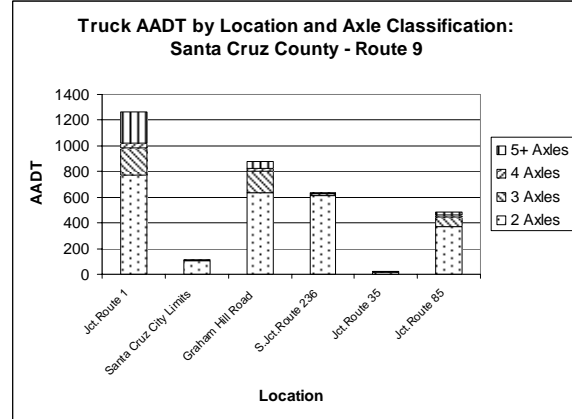

## Average Daily Truck Miles on Highways in Santa Cruz County

Source: Caltrans  
www.dot.gov/hq/traffops

**Truck Usage on State  
Highways within Santa  
Cruz County: 2005**