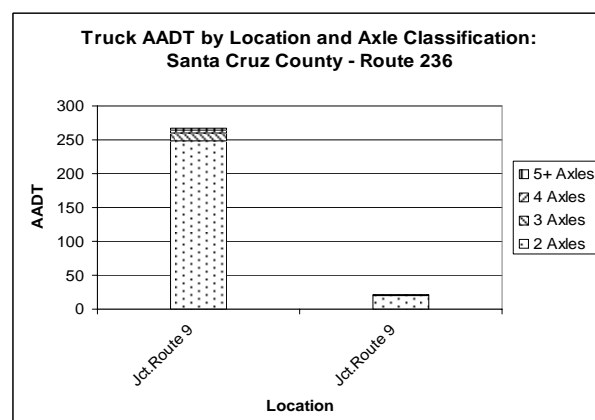

## Average Daily Truck Miles on Highways in Santa Cruz County

Source: Caltrans  
www.dot.gov/hq/traffops

**Truck Usage on State  
Highways within Santa  
Cruz County: 2005**