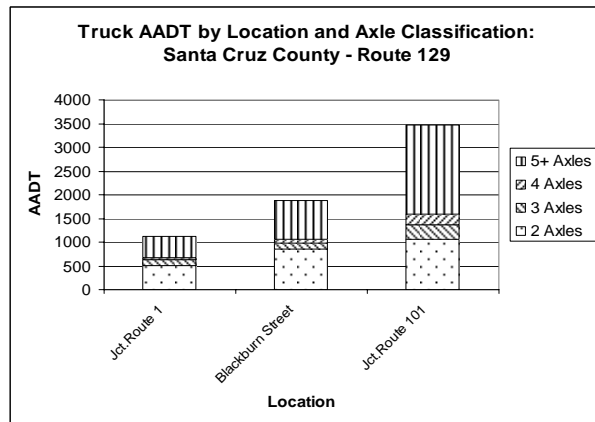

## Average Daily Truck Miles on Highways in Santa Cruz County

Source: Caltrans  
www.dot.gov/hq/traffops

**Truck Usage on State  
Highways within Santa  
Cruz County: 2005**