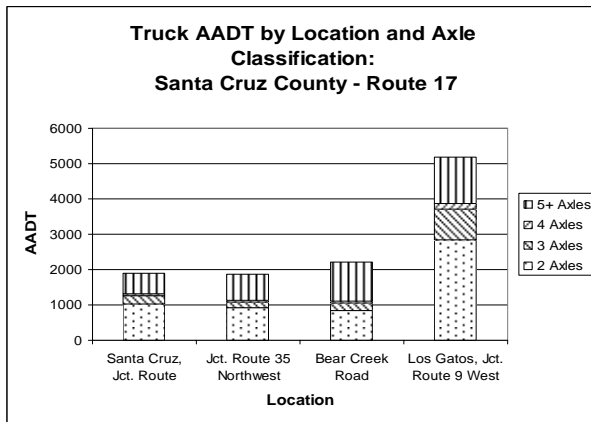

## Average Daily Truck Miles on Highways in Santa Cruz County

Source: Caltrans  
www.dot.gov/hq/traffops

**Truck Usage on State  
Highways within Santa  
Cruz County: 2005**