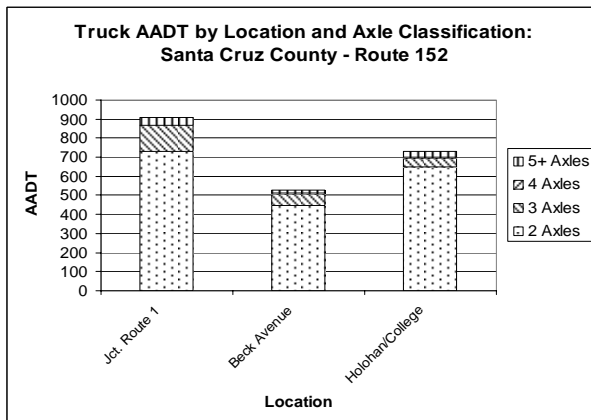

## Average Daily Truck Miles on Highways in Santa Cruz County

Source: Caltrans  
www.dot.gov/hq/traffops

**Truck Usage on State  
Highways within Santa  
Cruz County: 2005**