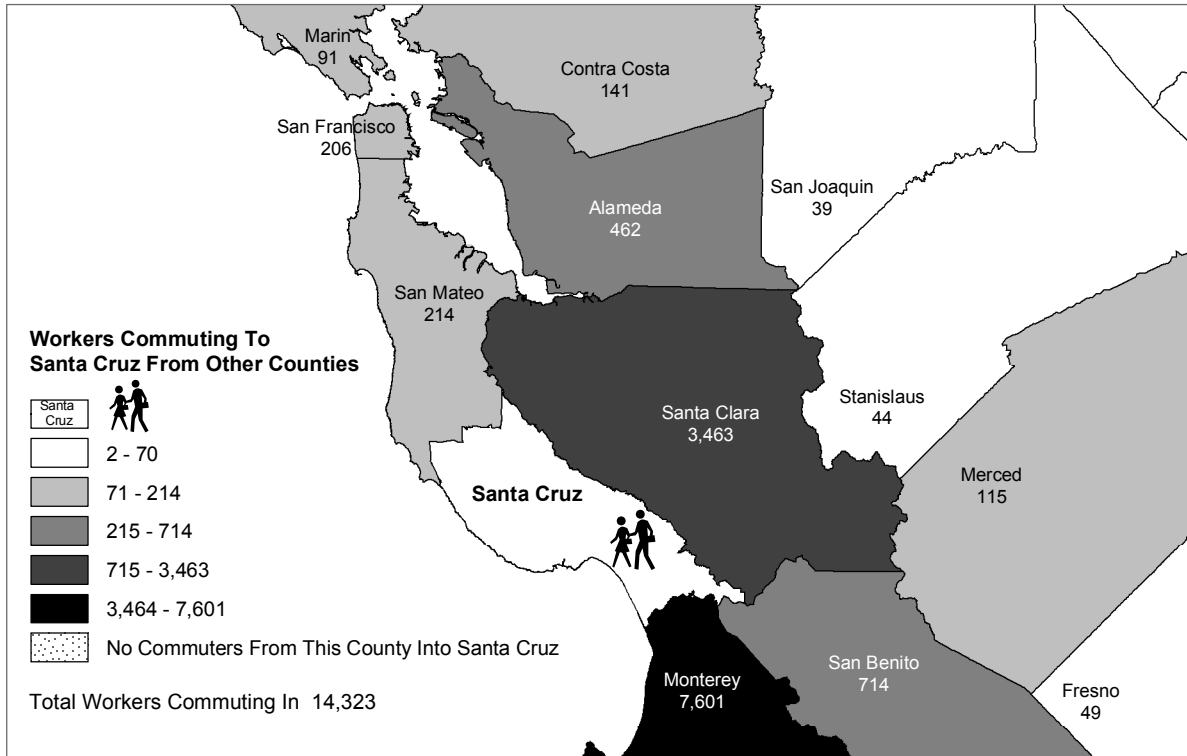

Appendix H Santa Cruz County to County Commuting

Total Workers That Live And Work In Santa Cruz 93,084

Data Source: U.S. Census 2000

Cartography by
Current Economic Statistics Group
Labor Market Information Division
California Employment Development Department
www.labormarketinfo.edd.ca.gov