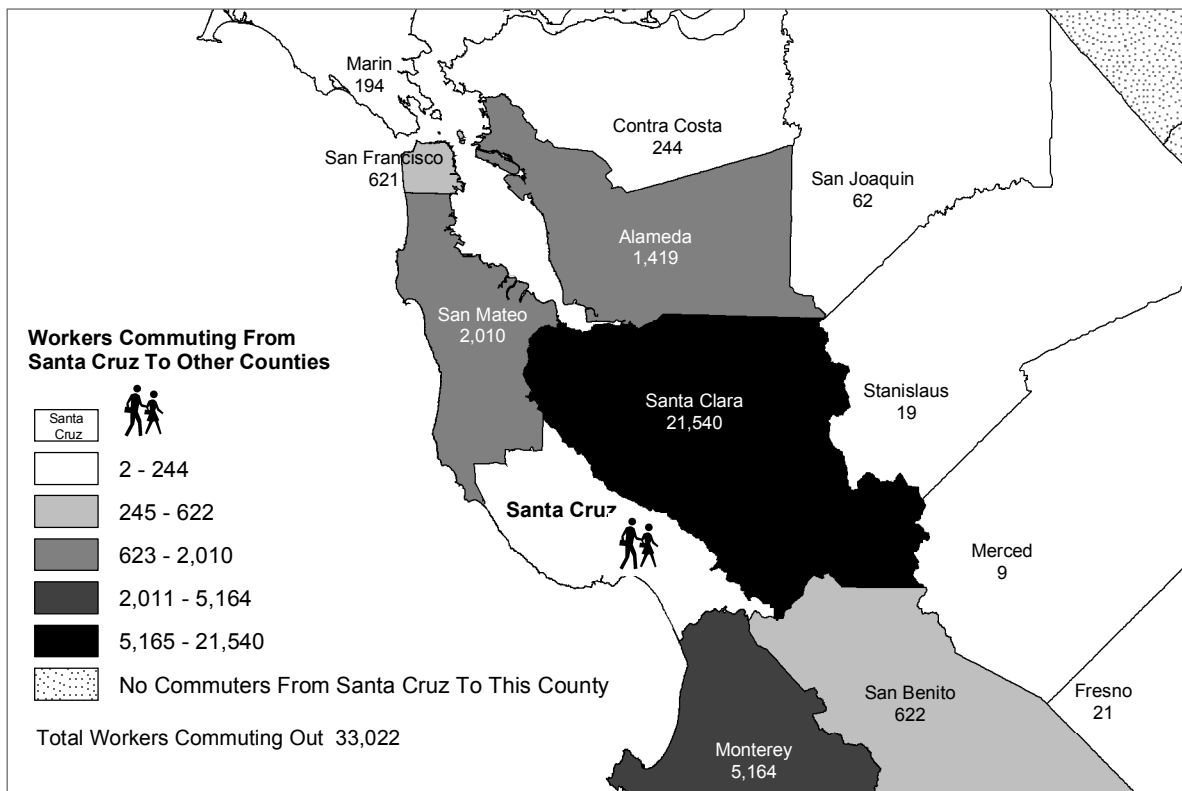

Appendix H Santa Cruz County to County Commuting

Total Workers That Live And Work In Santa Cruz 93,084

Data Source: U.S. Census 2000

Cartography by
Current Economic Statistics Group
Labor Market Information Division
California Employment Development Department
www.labormarketinfo.edd.ca.gov