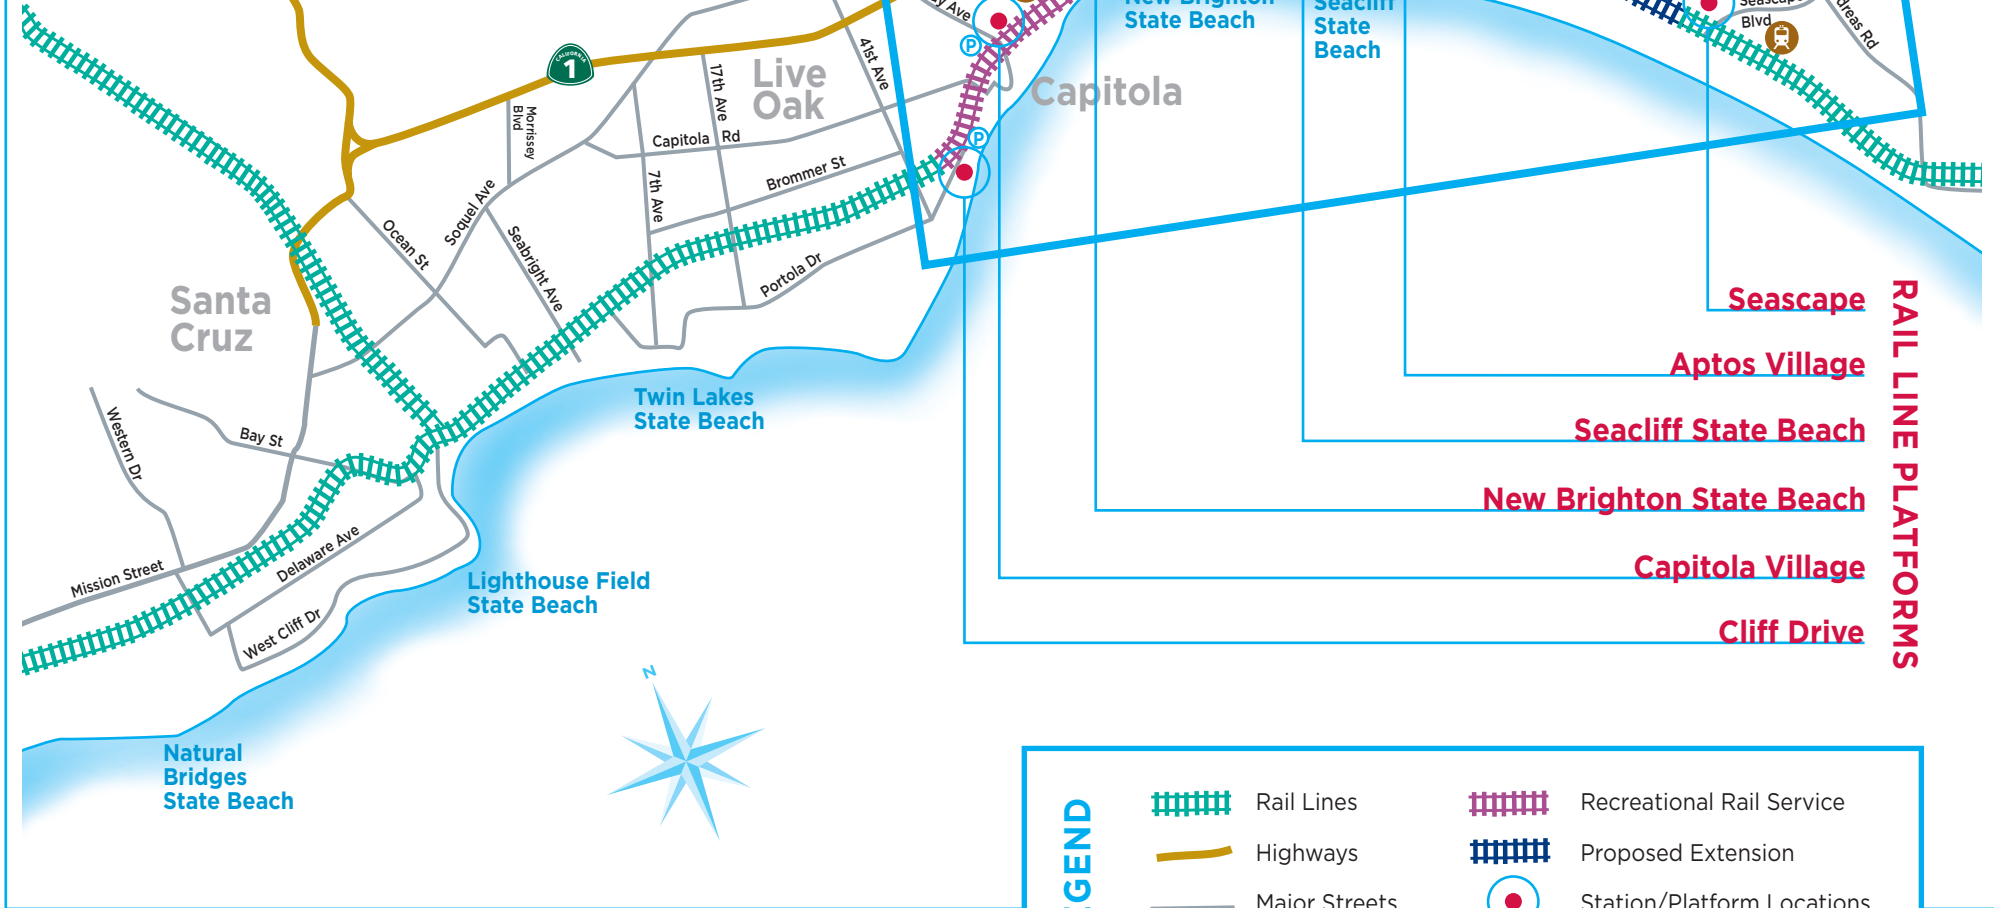

Scotts Valley

Proposed Recreational Rail Service

Capitola to Aptos with an extension to Seascapes

RAIL LINE PLATFORMS

- Seascapes
- Aptos Village
- Seacliff State Beach
- New Brighton State Beach
- Capitola Village
- Cliff Drive

LEGEND

- Rail Lines
- Highways
- Major Streets
- Storage Track
- Recreational Rail Service
- Proposed Extension
- Station/Platform Locations
- Existing Parking