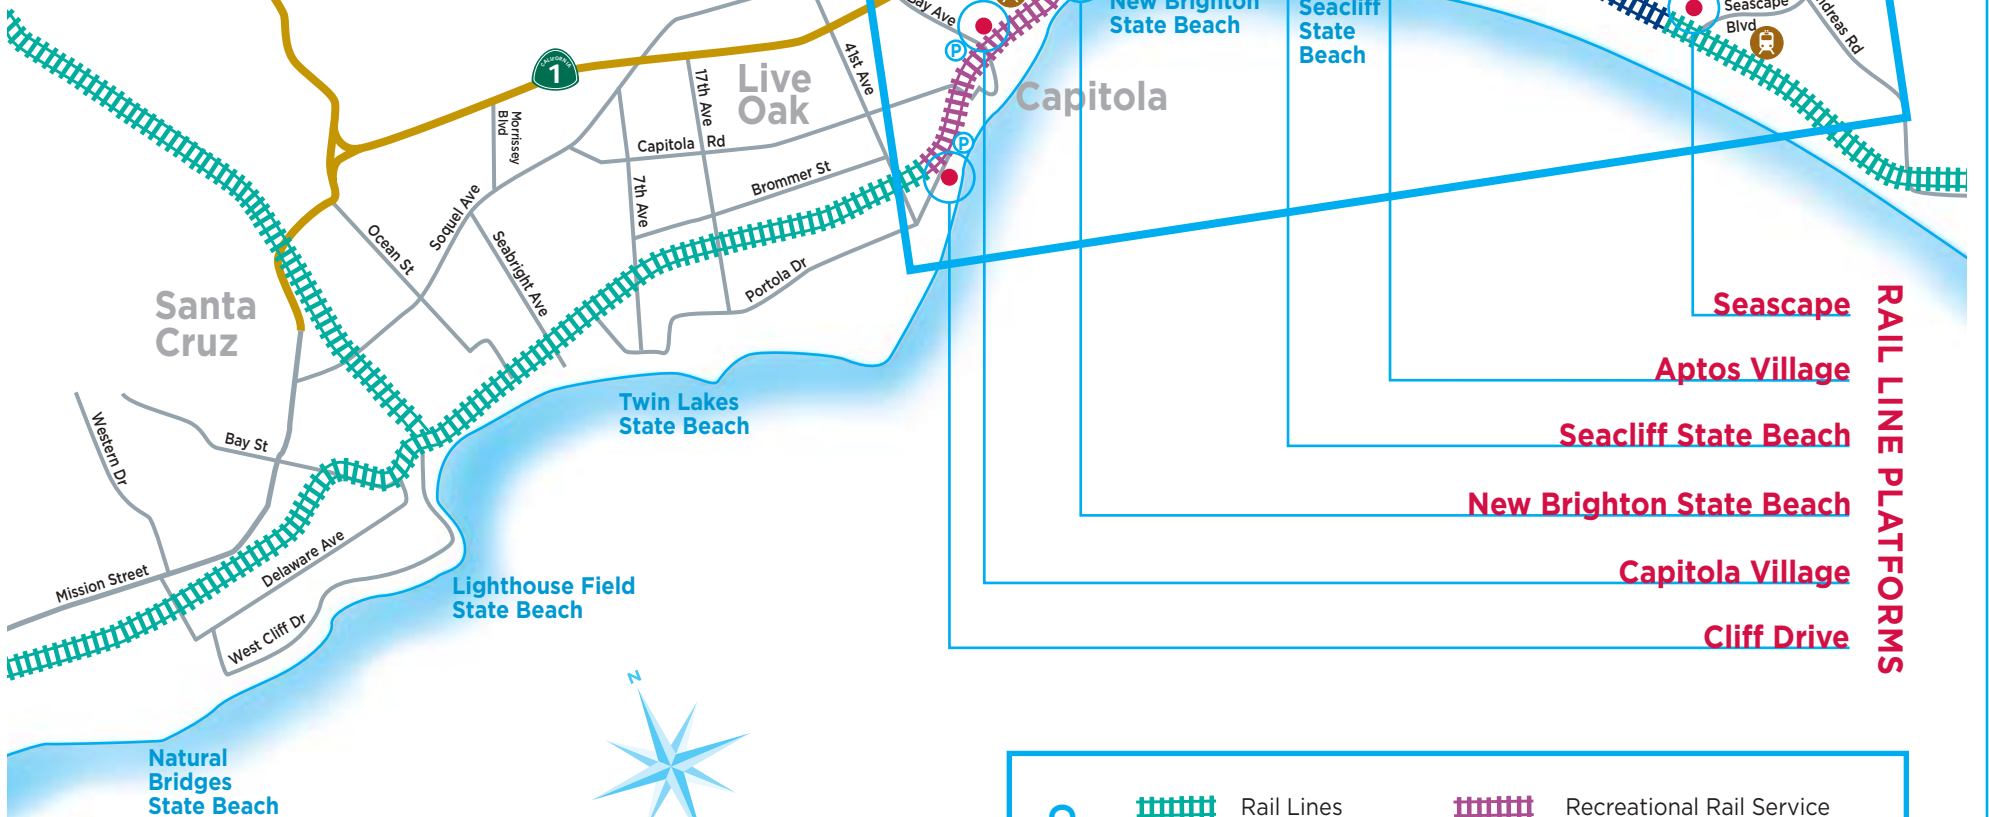

Scotts Valley

# Proposed Recreational Rail Service

## Capitola to Aptos with an extension to Seascapes

**RAIL LINE PLATFORMS**

Seascapes  
Aptos Village  
Seacliff State Beach  
New Brighton State Beach  
Capitola Village  
Cliff Drive

### LEGEND

-  Rail Lines
-  Highways
-  Major Streets
-  Storage Track
-  Recreational Rail Service
-  Proposed Extension
-  Station/Platform Locations
-  Existing Parking