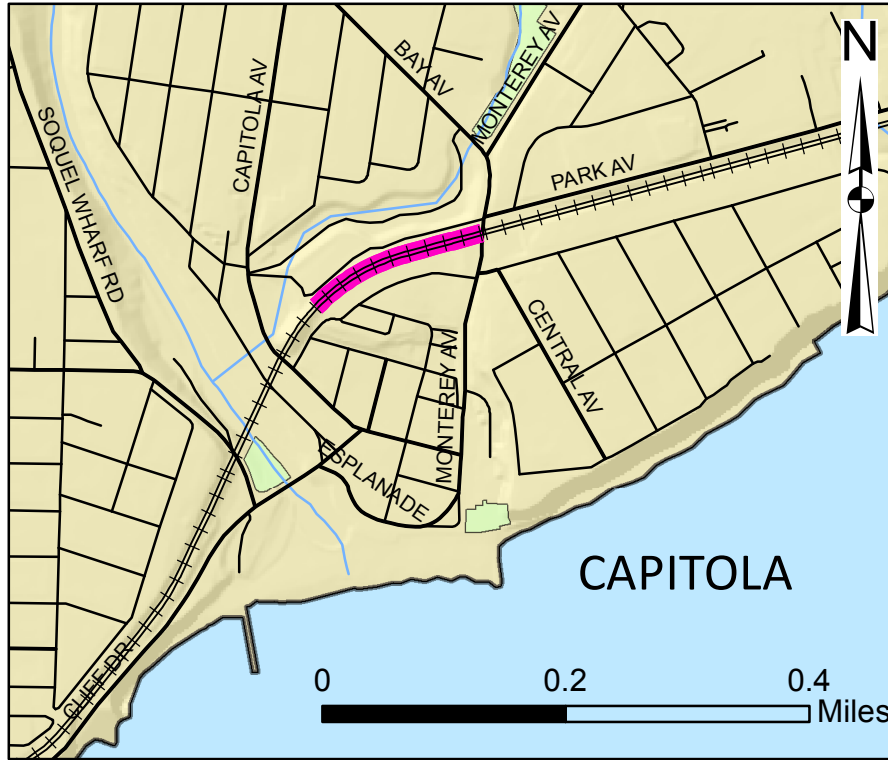

# Monterey Bay Sanctuary Scenic Trail Network

## Cities of Capitola and Watsonville Coastal Rail Trail Projects

- █ Capitola Rail Trail (700 ft/\$300K/Est Construction Yr: 2016)
- █ Watsonville Rail Trail (1.2 mi/\$2M/Est Construction Yr: 2017-18)
- ⚡ MBSST: Planned Rail with Trail
- █ Existing Bike/Pedestrian Trails or Paths
- █ Existing Bike Lanes