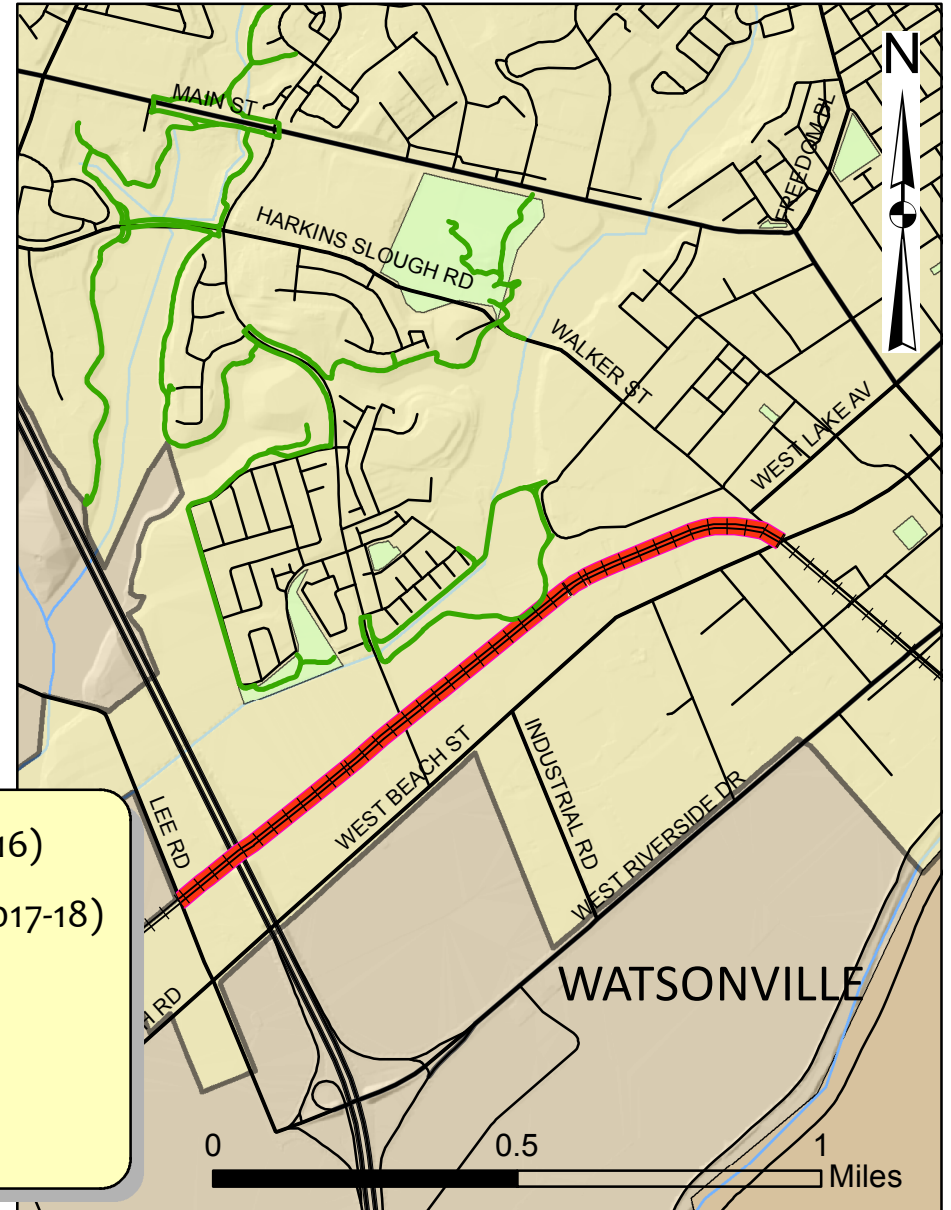

# Monterey Bay Sanctuary Scenic Trail Network

## Cities of Capitola and Watsonville Coastal Rail Trail Projects

- █ Capitola Rail Trail (700 ft/\$300K/Est Construction Yr: 2016)
- █ Watsonville Rail Trail (1.2 mi/\$2M/Est Construction Yr: 2017-18)
- ⚡ MBSST: Planned Rail with Trail
- █ Existing Bike/Pedestrian Trails or Paths
- █ Existing Bike Lanes