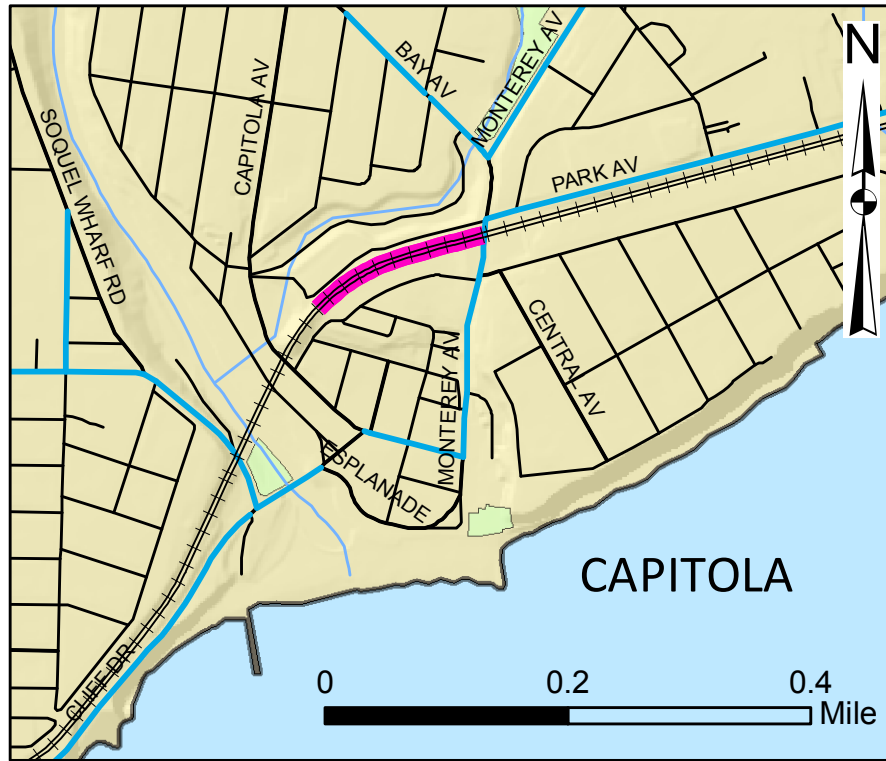

# Monterey Bay Sanctuary Scenic Trail Network

## Cities of Capitola and Watsonville Coastal Rail Trail Projects

- █ Capitola Rail Trail (700 ft/\$300K/Est Construction Yr: 2019)
- █ Watsonville Rail Trail (1.2 mi/\$2M/Est Construction Yr: 2019)
- ⊢ MBSST: Planned Rail with Trail
- █ Existing Bike/Pedestrian Trails or Paths
- █ Existing Bike Lanes