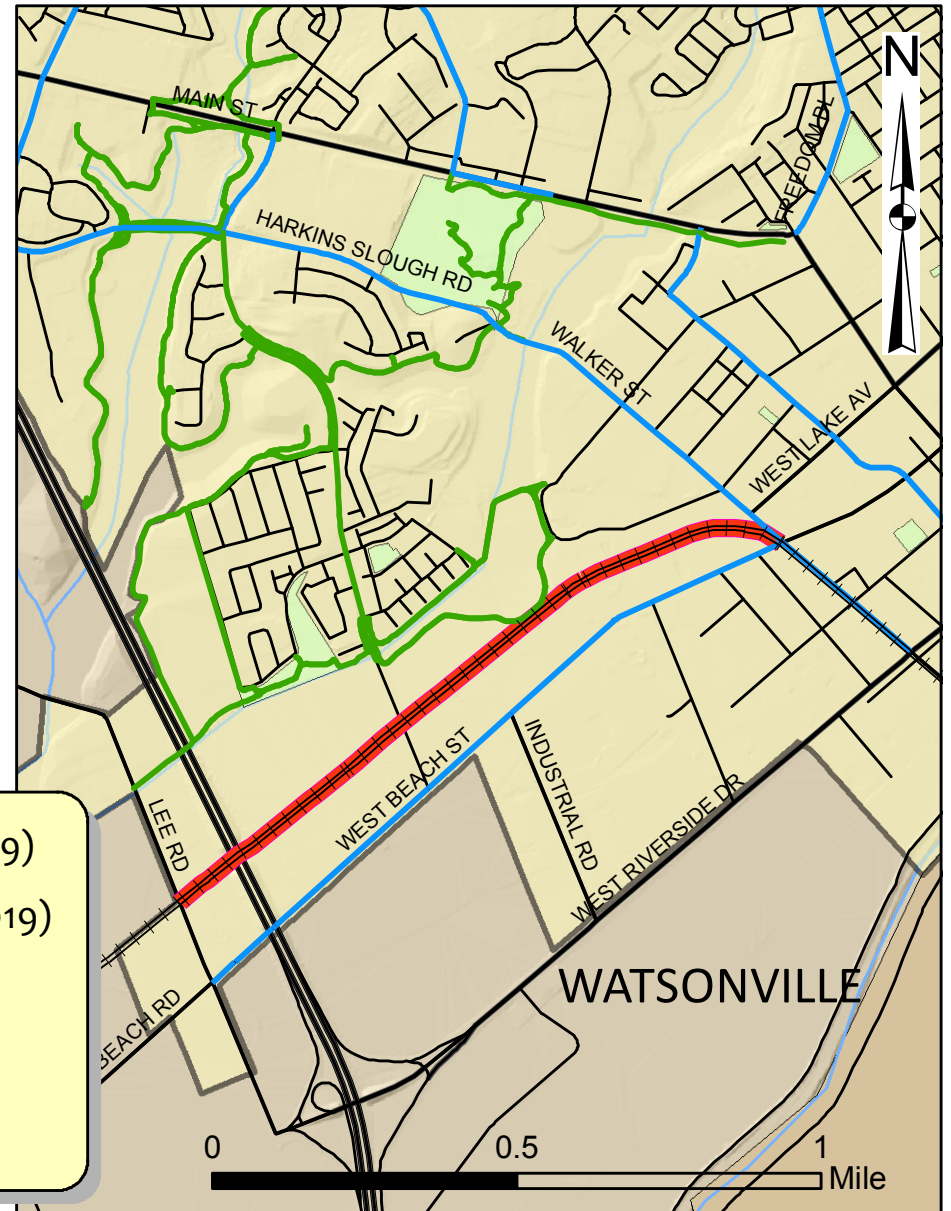

# Monterey Bay Sanctuary Scenic Trail Network

## Cities of Capitola and Watsonville Coastal Rail Trail Projects

- █ Capitola Rail Trail (700 ft/\$300K/Est Construction Yr: 2019)
- █ Watsonville Rail Trail (1.2 mi/\$2M/Est Construction Yr: 2019)
- ⊢ MBSST: Planned Rail with Trail
- █ Existing Bike/Pedestrian Trails or Paths
- █ Existing Bike Lanes