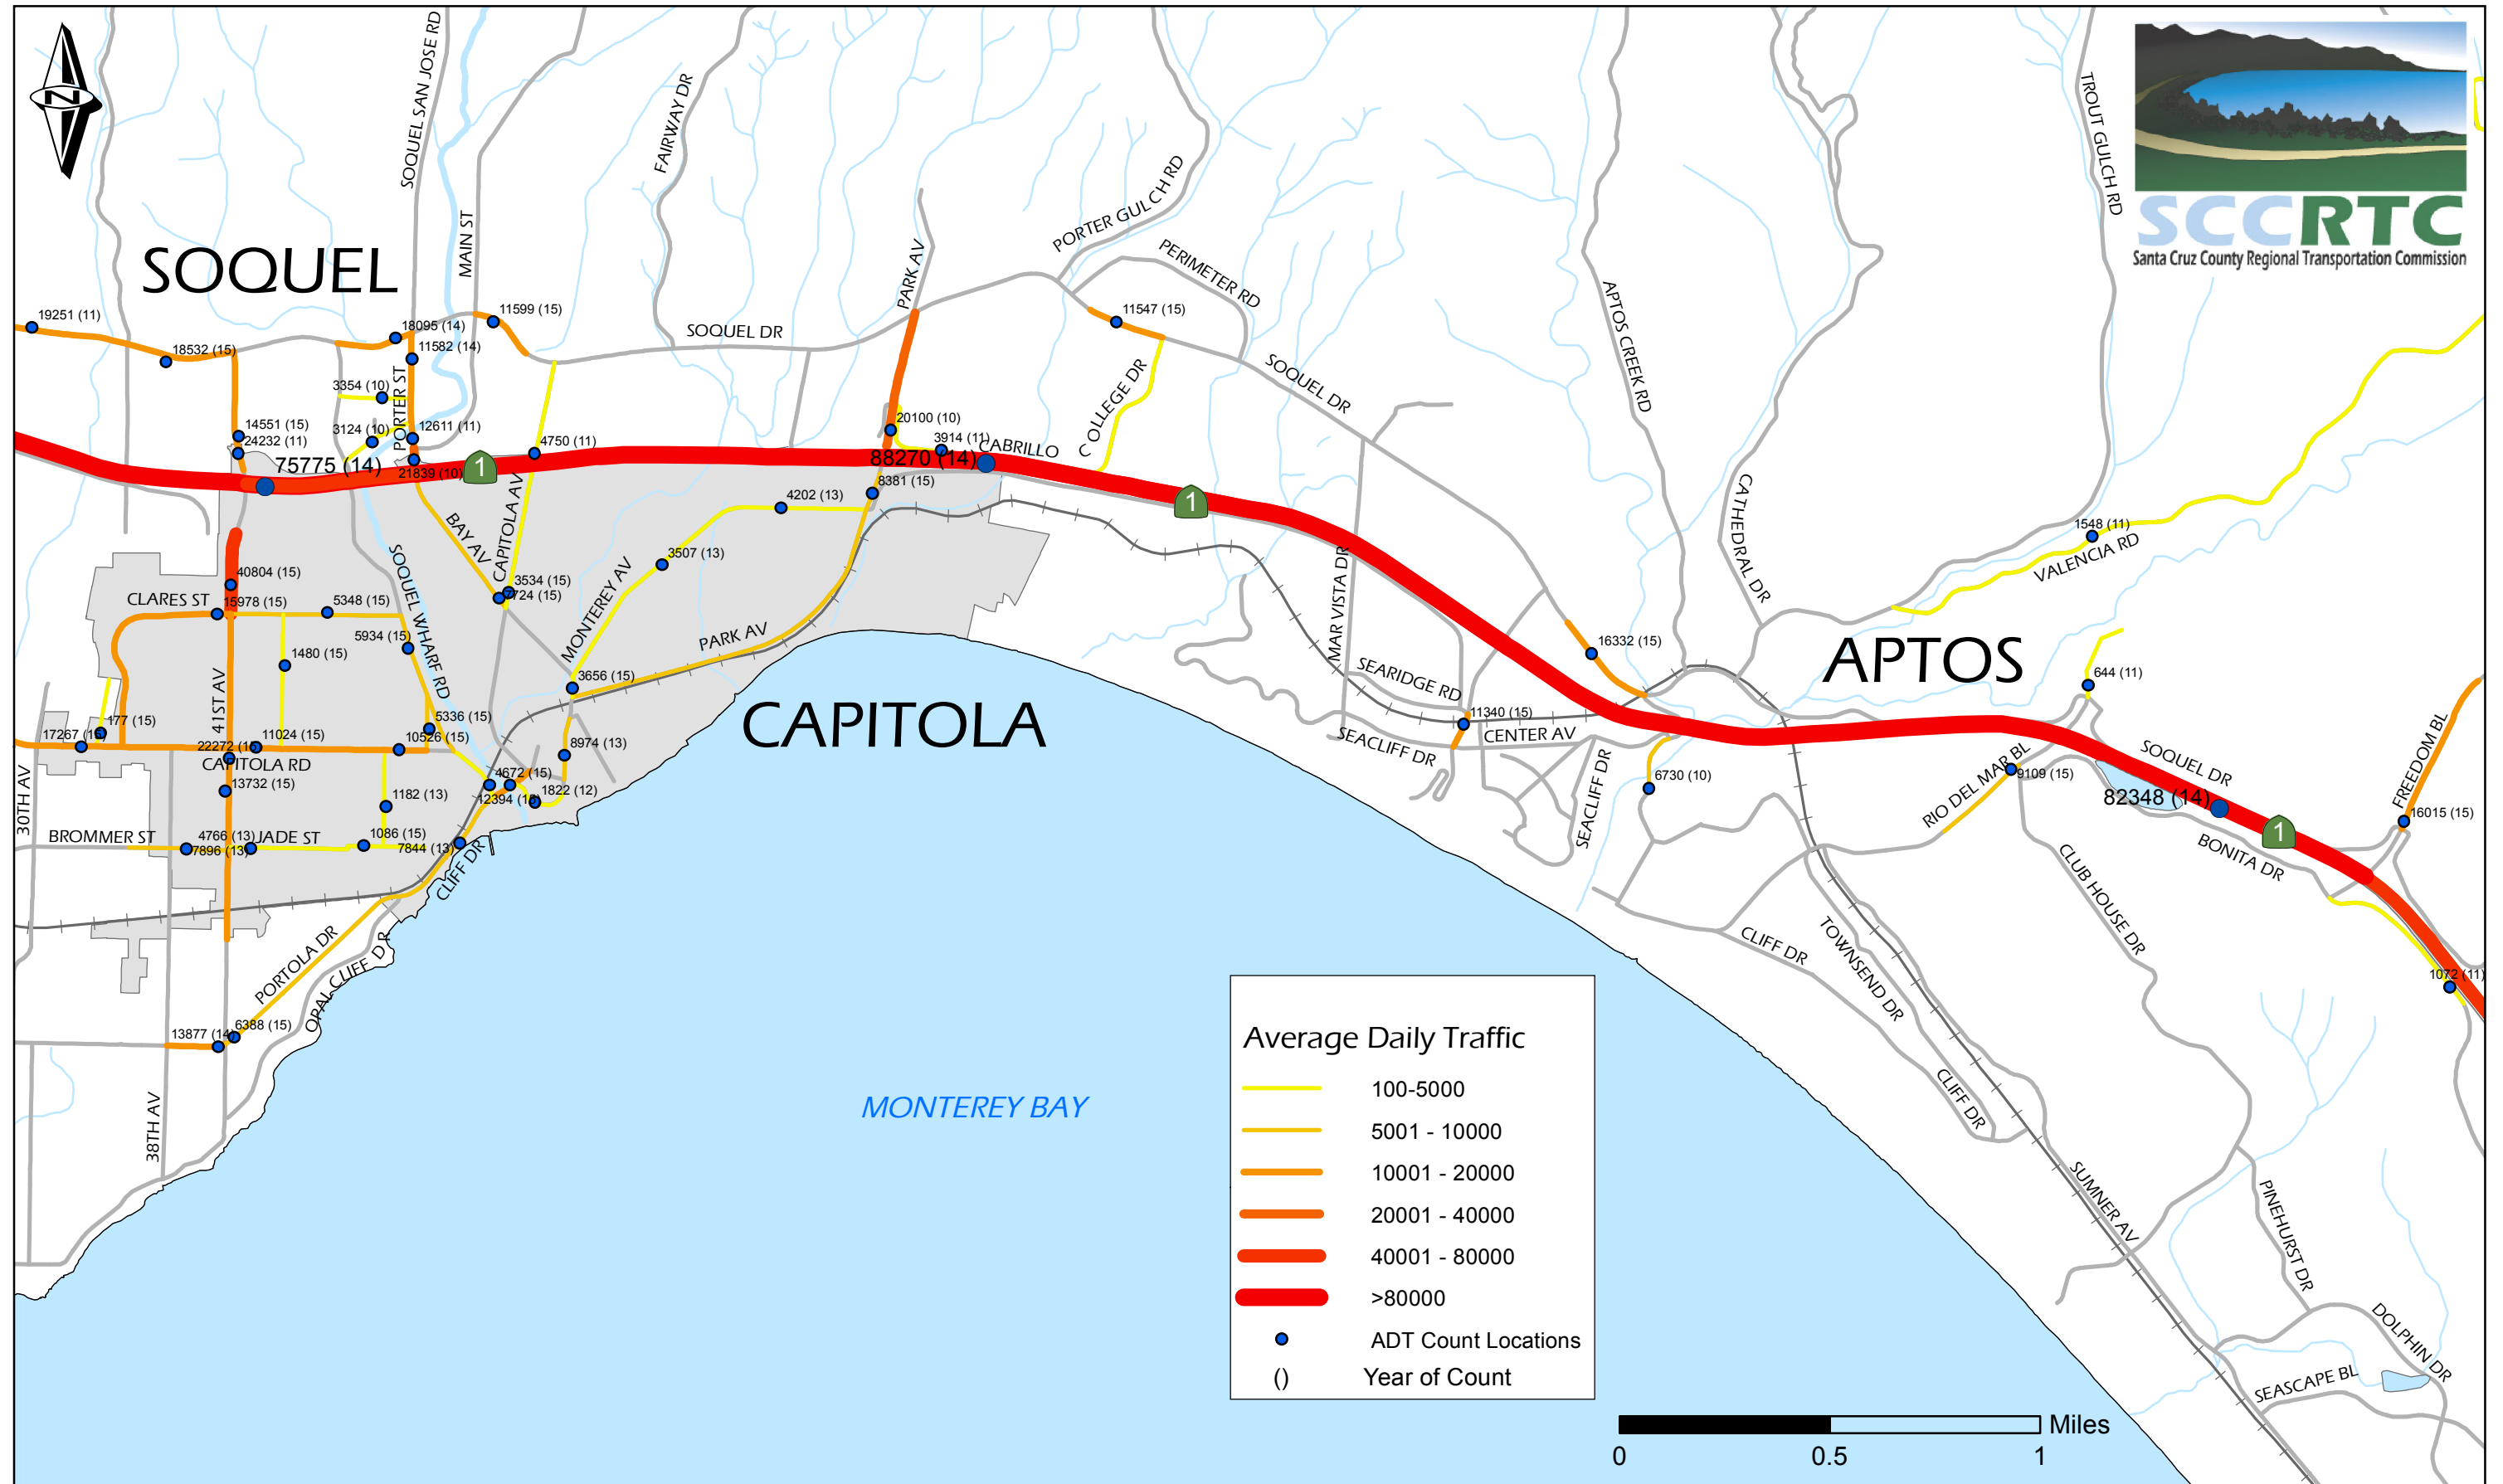

Traffic count data is from a number of sources but primarily from Caltrans. Highway counts from Caltrans may include projections based on earlier counts.

Average Daily Traffic  
Capitola/Soquel/Aptos Map