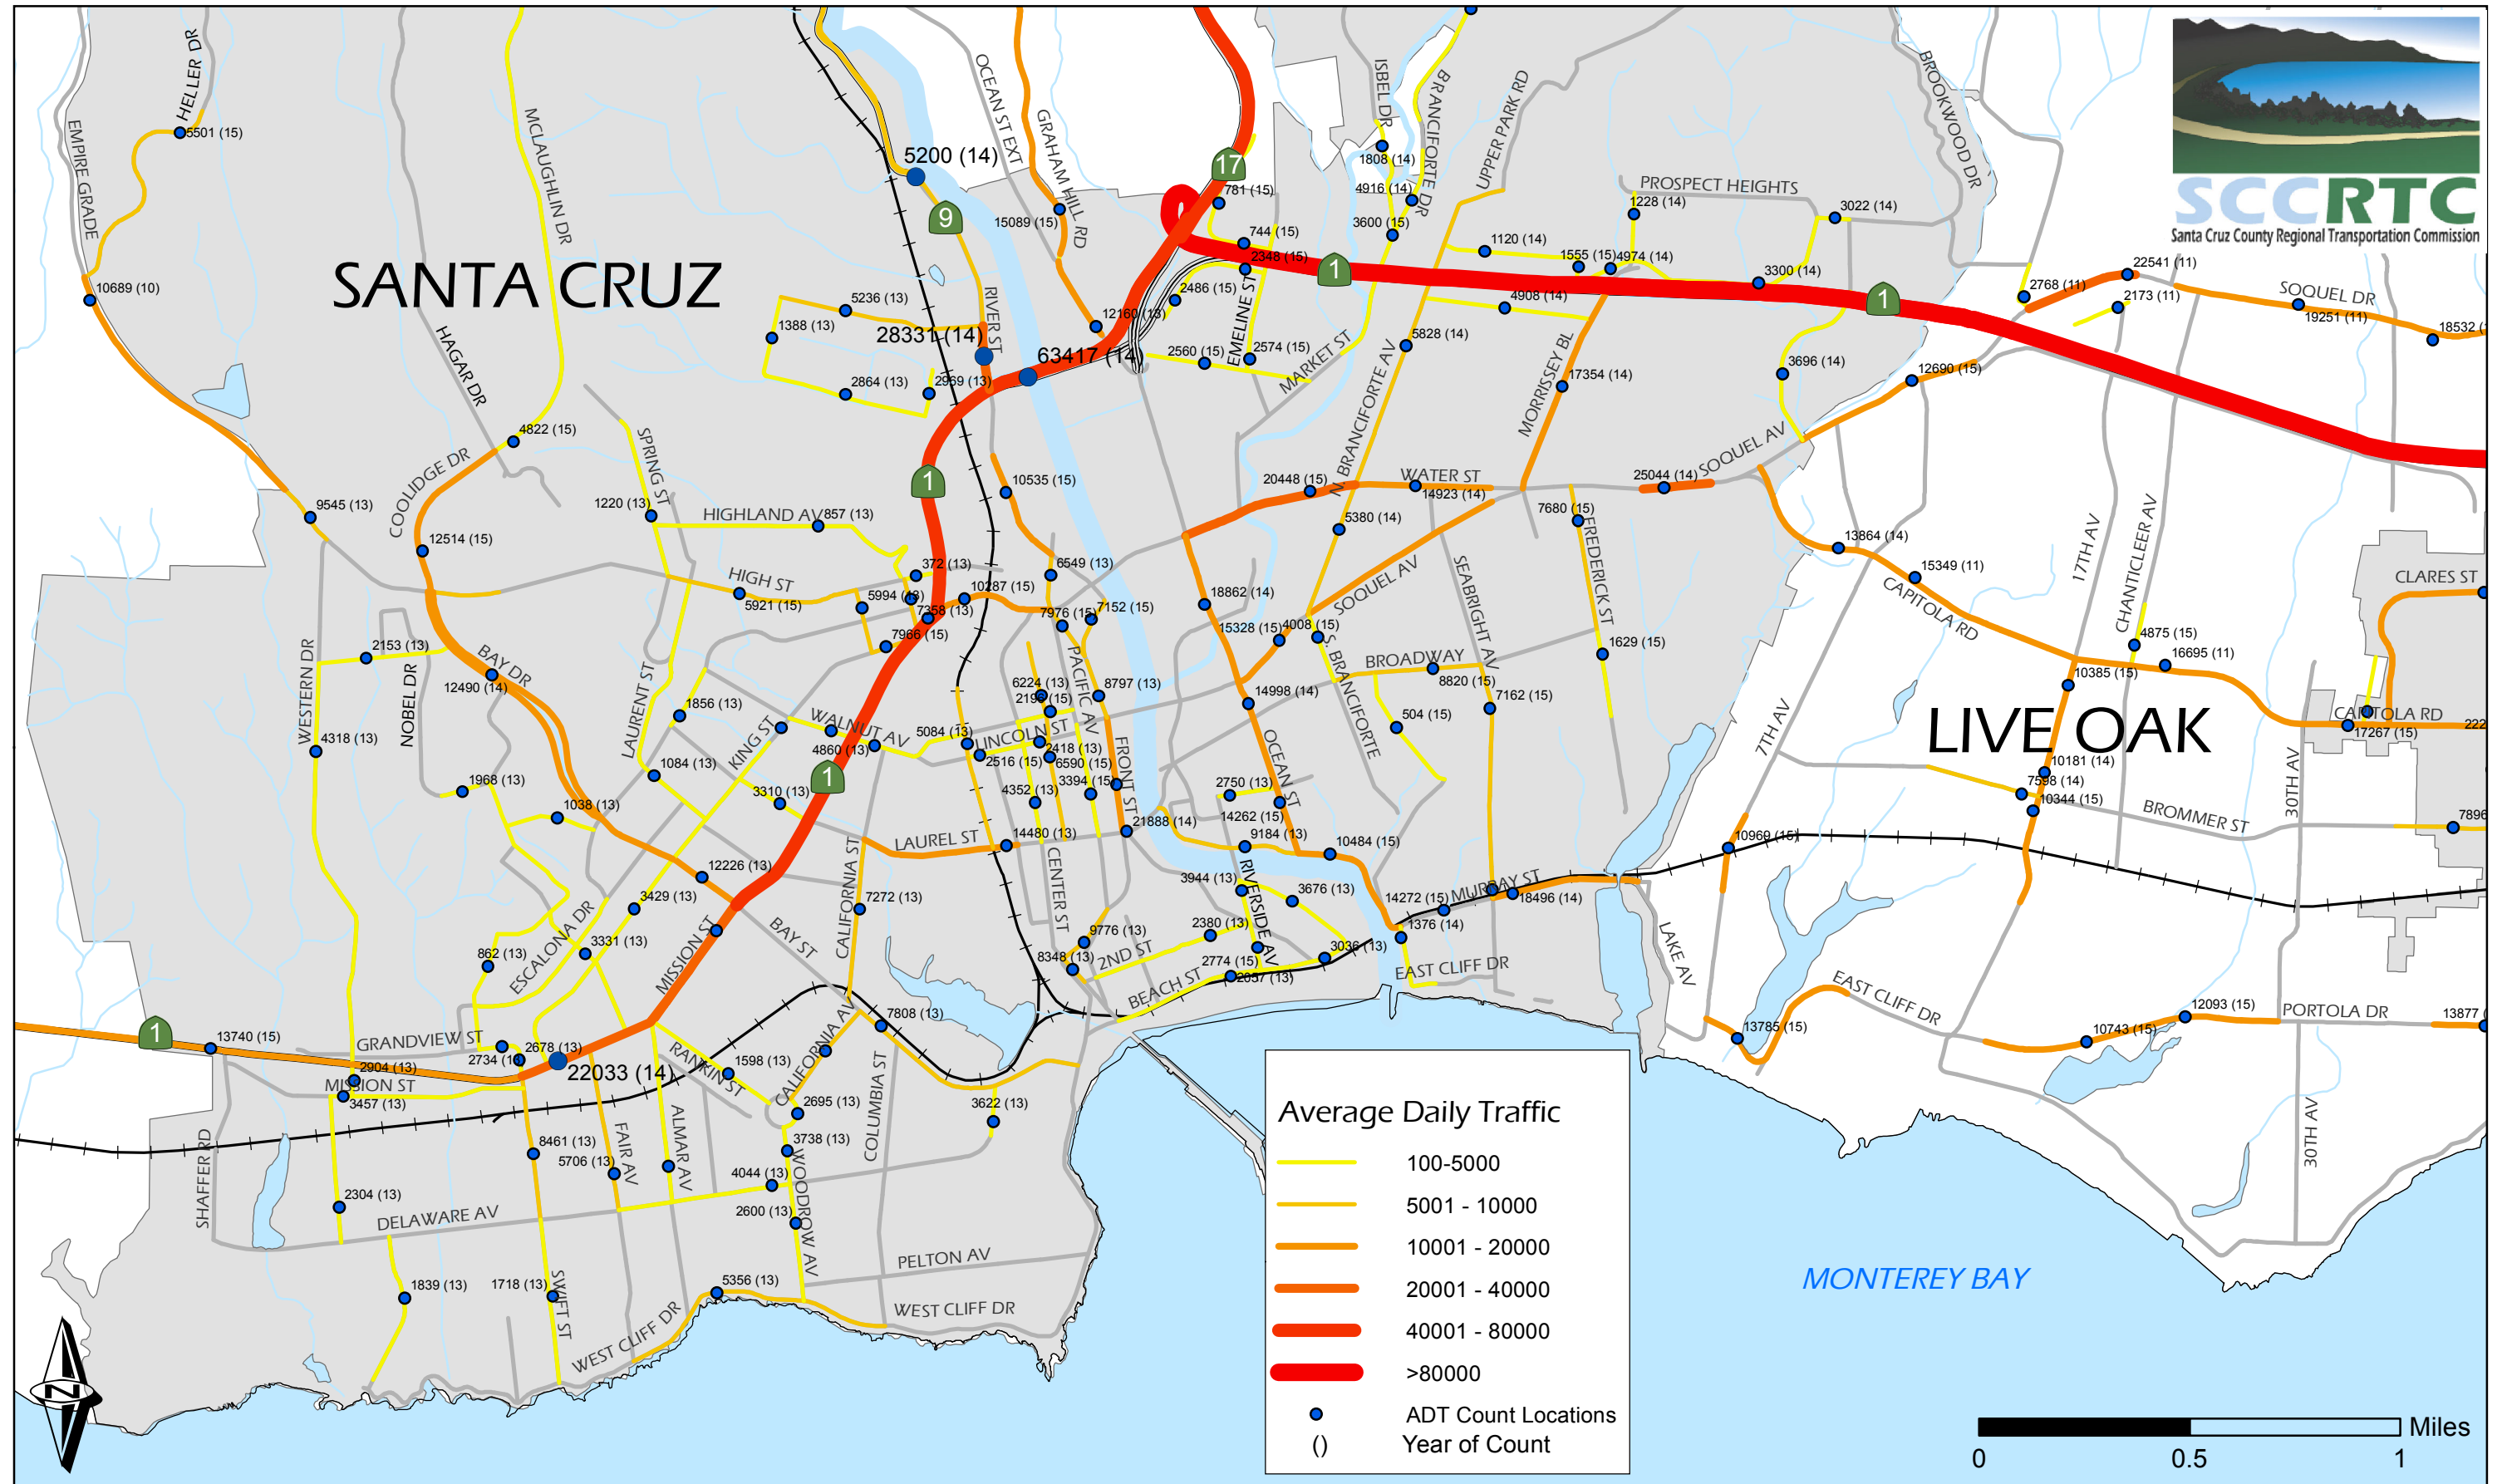

Traffic count data is from a number of sources but primarily from Caltrans. Highway counts from Caltrans may include projections based on earlier counts.

Average Daily Traffic
Santa Cruz/Live Oak Map