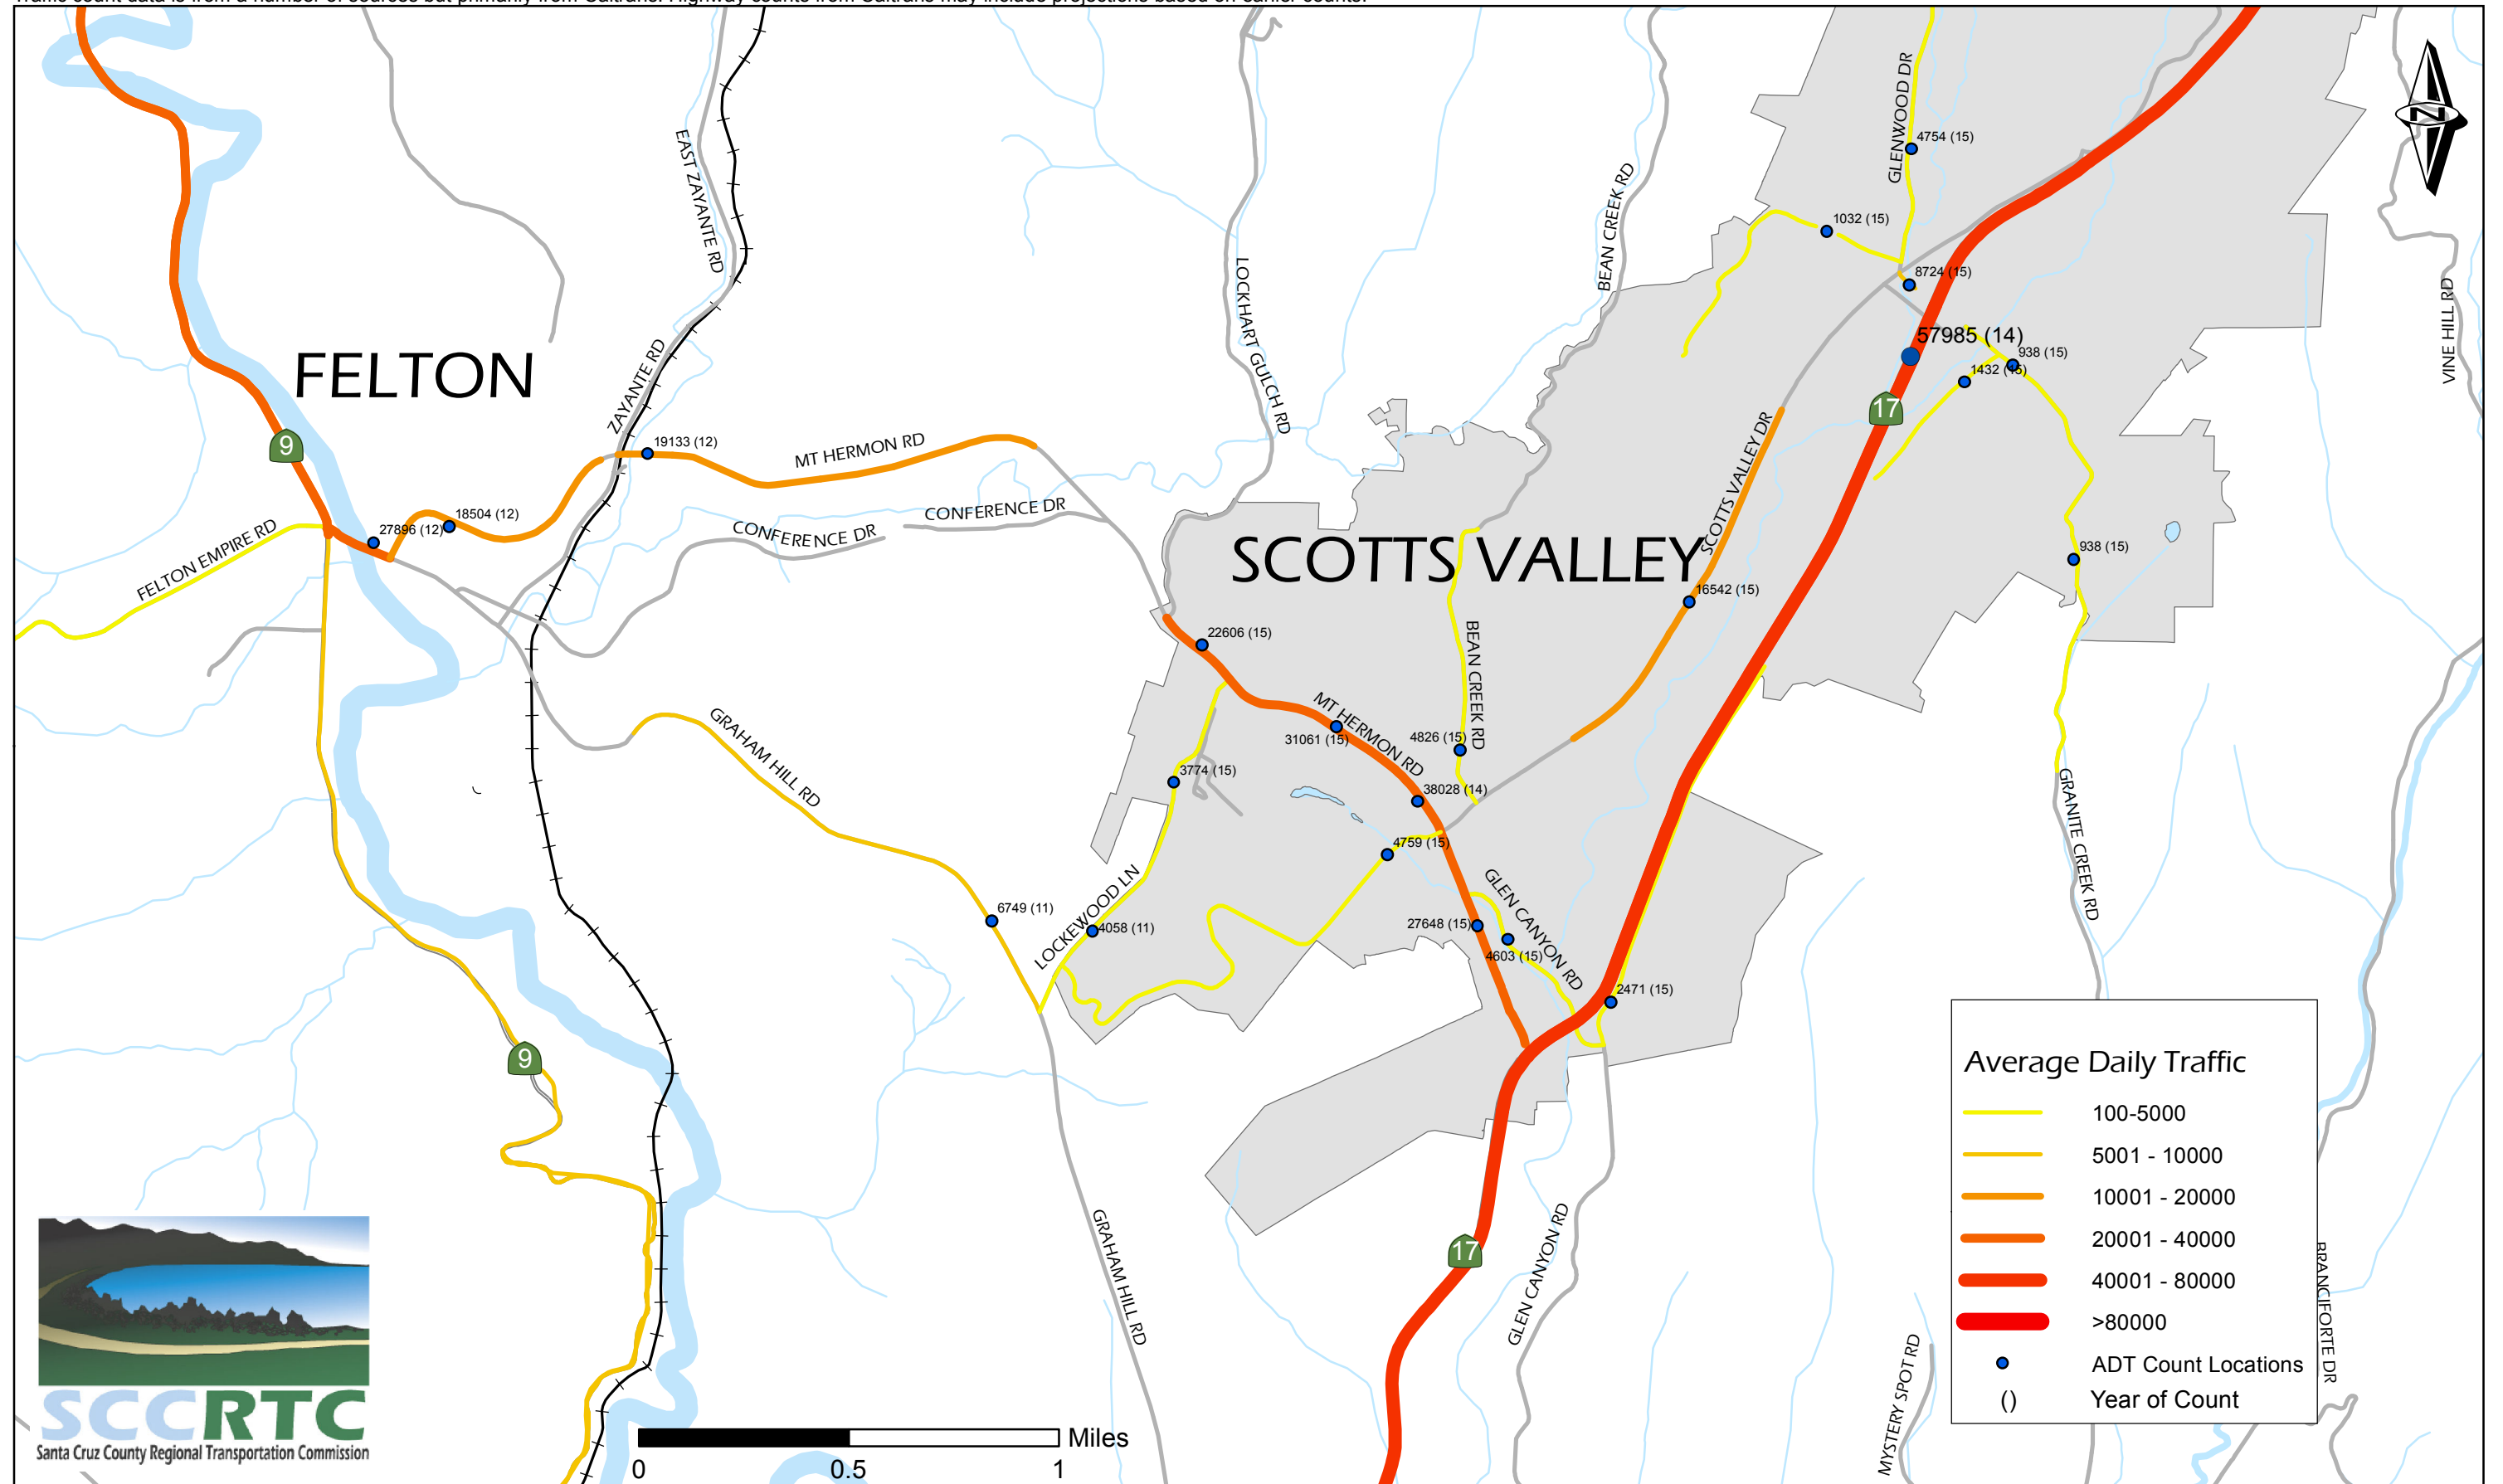

Traffic count data is from a number of sources but primarily from Caltrans. Highway counts from Caltrans may include projections based on earlier counts.

0 0.5 1 Miles

Average Daily Traffic
Scotts Valley/Felton Map