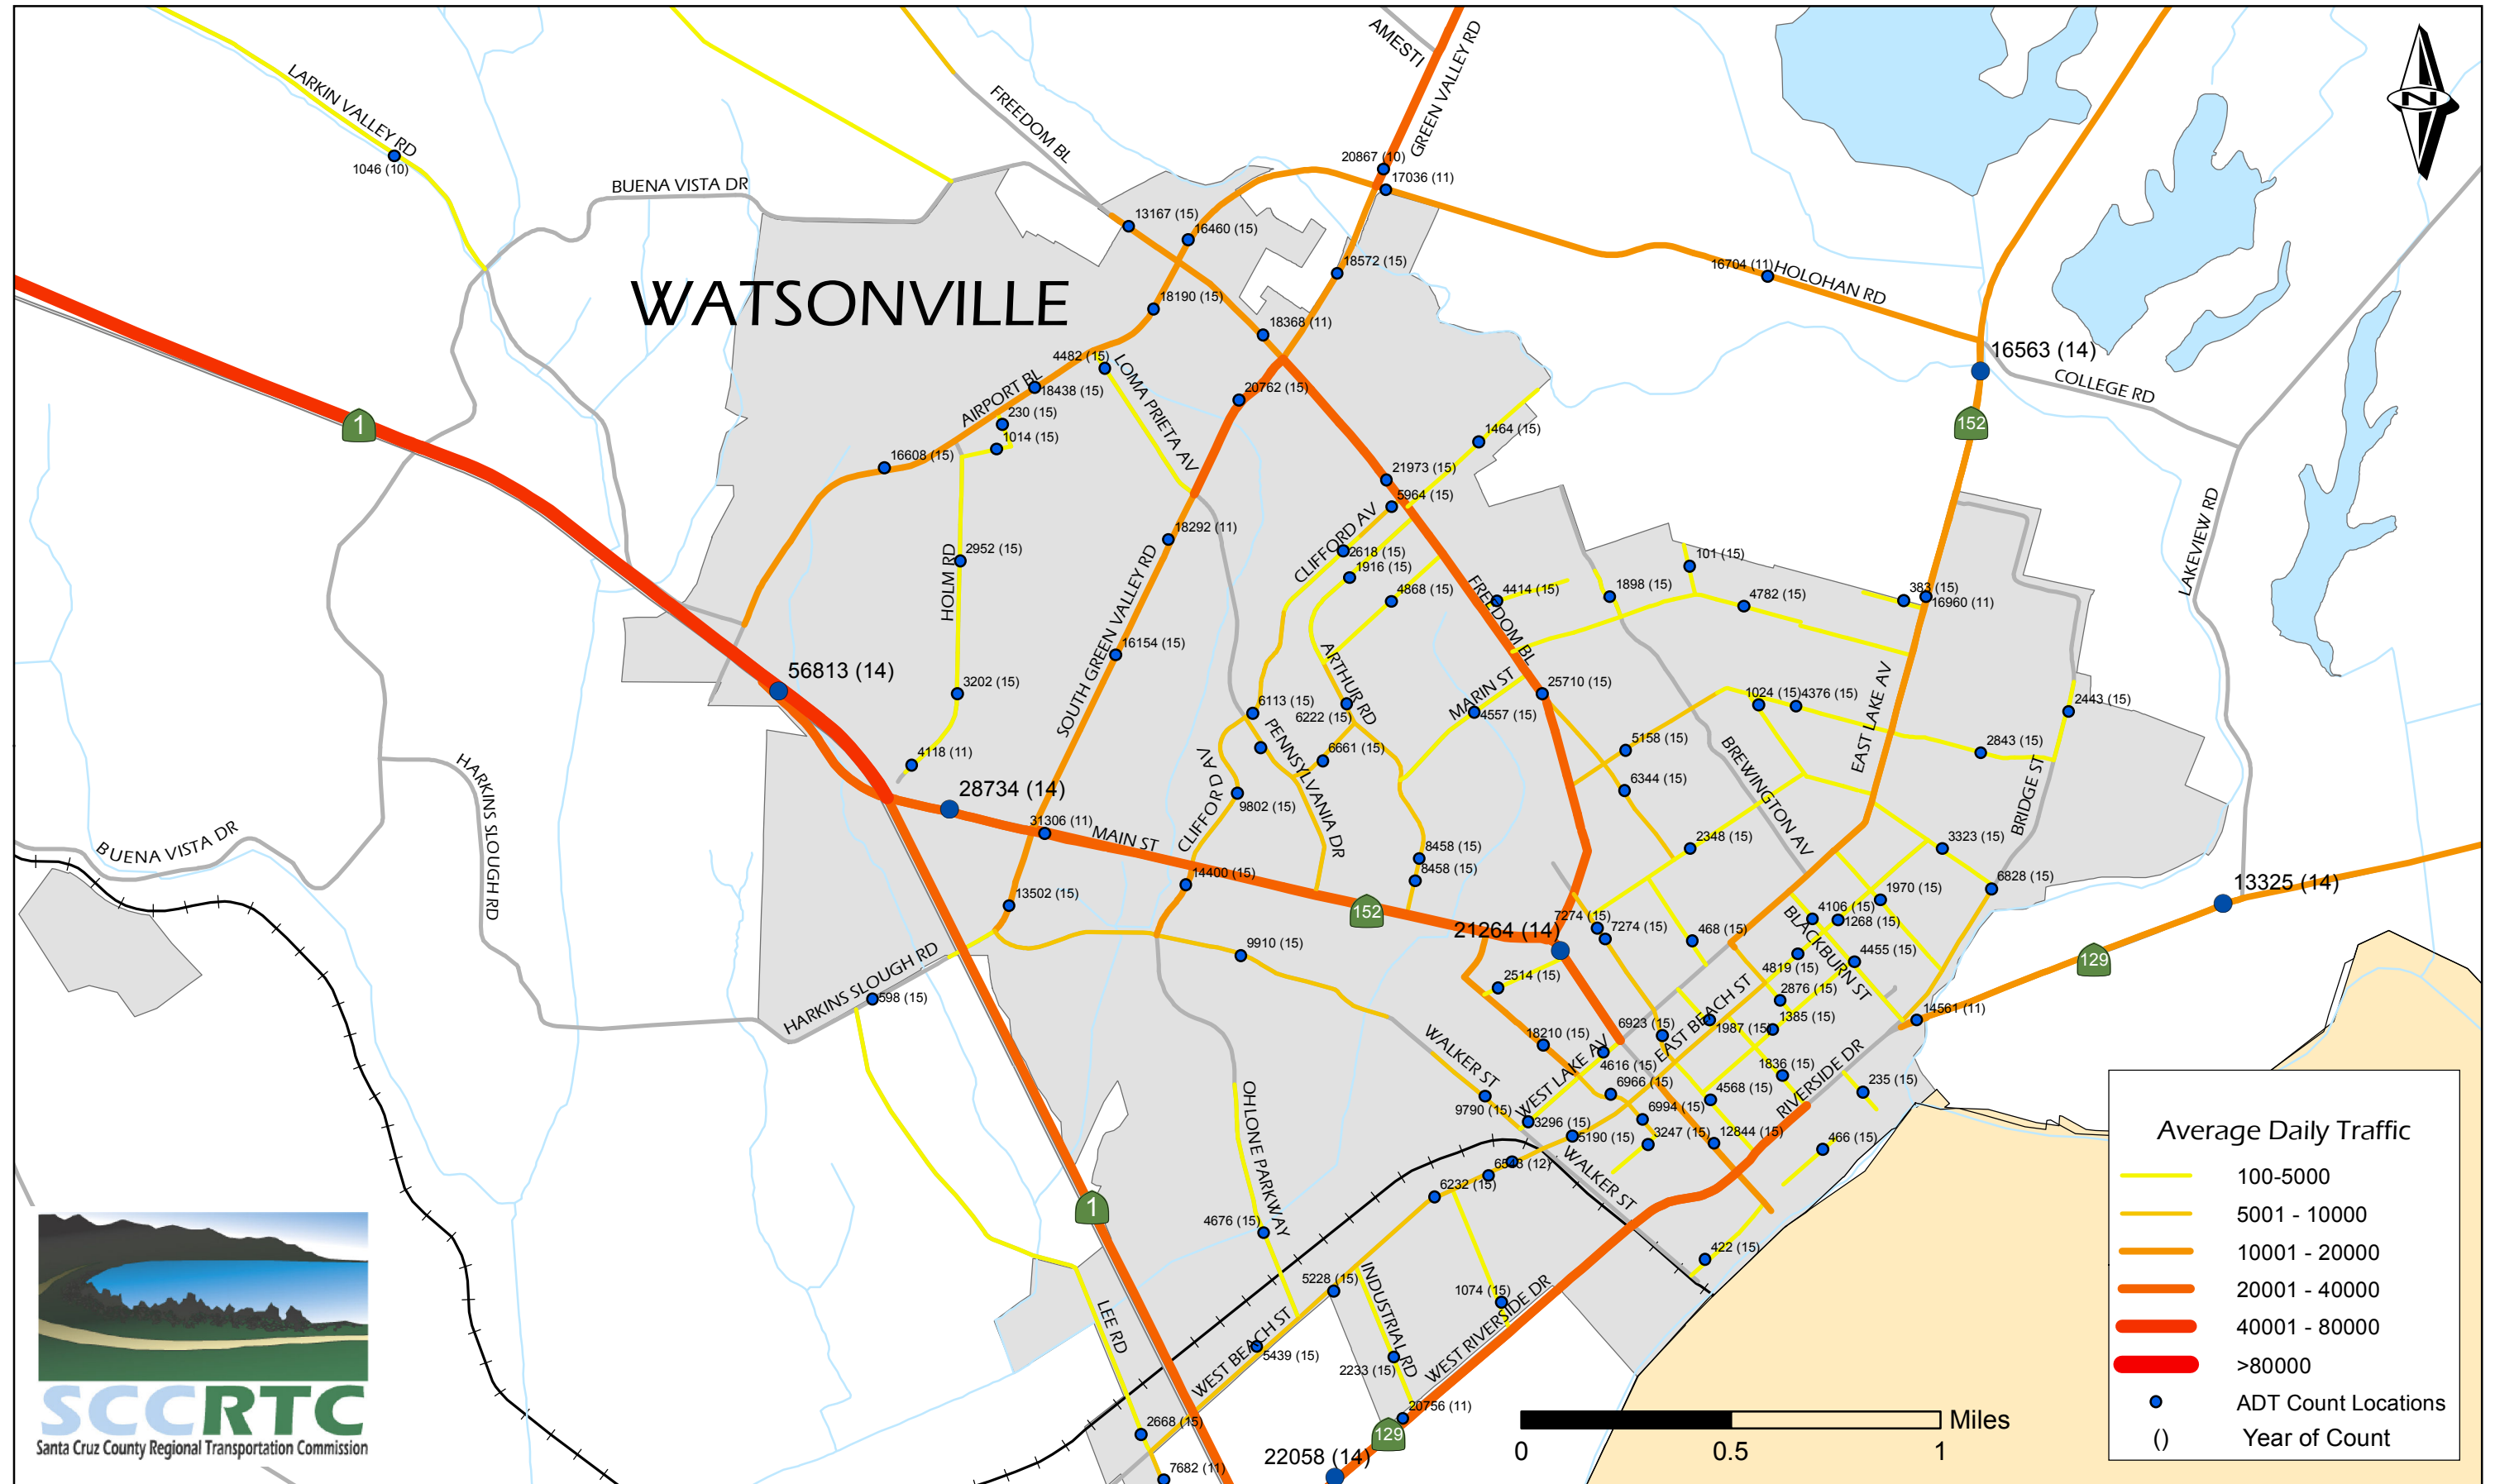

Traffic count data is from a number of sources but primarily from Caltrans. Highway counts from Caltrans may include projections based on earlier counts.

Average Daily Traffic
Watsonville Map